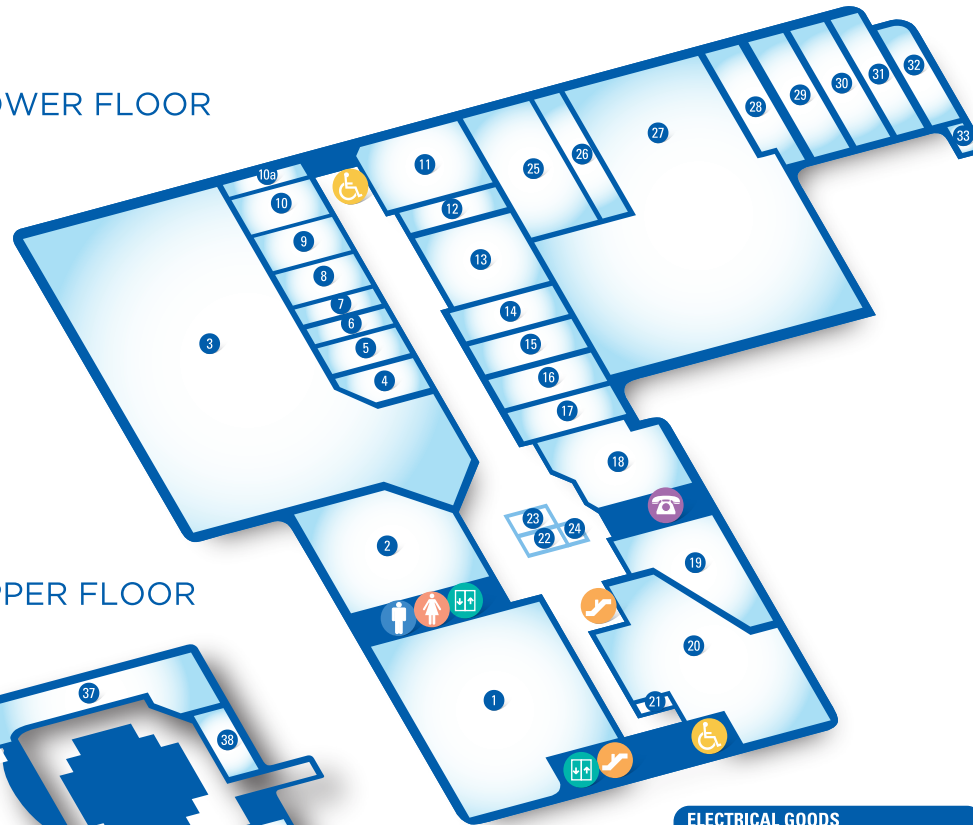

Get close at St Anns Shopping Centre.

- Open 7 days
- 940 Parking Spaces
- 600 Seat Food Court
- Over 40 Stores

LOWER FLOOR

UPPER FLOOR

- GENTLEMENS TOILETS
- LADIES TOILET
- DISABLED TOILET
- ESCALATOR
- PUBLIC TELEPHONE
- ELEVATOR

ACCESSORIES & LUGGAGE		
3	Bhs	LF
32	Travel Zone	LF
BOOKS, CARDS & STATIONERY		
2	WHSmith	LF
25	Clinton Cards	LF
28	British Book Shops	LF
DEPARTMENT/VARIETY STORE		
1	Primark	LF
3	Bhs	LF
27	Marks & Spencer	LF